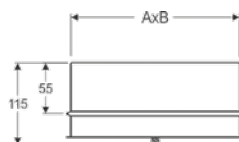

Adattatore su misura - Custom adapter - Adapteur sur mesure: € 110,30

RACCOGLI CONDENSA MASCHIO/FEMMINA - MALE/FEMALE DRAIN PLUG - BOUCHON DE CONDENSATION MÂLE/FEMELLE

INOX 304 +
OVALE INOX

Cod. Maschio / Male code / Réf. Mâle	Cod. Femmina / Female cod. / Femelle Réf.	A	B
MPCON130X180M	MPCON130X180F	130	180
MPCON130X270M	MPCON130X270F	130	270
MPCON150X250M	MPCON150X250F	150	250
MPCON150X300M	MPCON150X300F	150	300
MPCON170X230M	MPCON170X230F	170	230
MPCON170X270M	MPCON170X270F	170	270
MPCON170X370M	MPCON170X370F	170	370
MPCON200X300M	MPCON200X300F	200	300