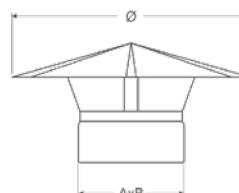

RACCOGLI CONDENSA MASCHIO/FEMMINA - MALE/FEMALE DRAIN PLUG - BOUCHON DE CONDENSATION MÂLE/FEMELLE

INOX 304 +
OVALE INOX

Cod. Maschio / Male code / Réf. Mâle	Cod. Femmina / Female cod. / Femelle Réf.	A	B
MPCON130X180M	MPCON130X180F	130	180
MPCON130X270M	MPCON130X270F	130	270
MPCON150X250M	MPCON150X250F	150	250
MPCON150X300M	MPCON150X300F	150	300
MPCON170X230M	MPCON170X230F	170	230
MPCON170X270M	MPCON170X270F	170	270
MPCON170X370M	MPCON170X370F	170	370
MPCON200X300M	MPCON200X300F	200	300

Raccogli condensa su misura - Custom condensate collector - Bouchon de condensation sur mesure: € 118,00

COMIGNOLO CINESE - CHINESE CAP - CHAPEAU CHINOIS

Cod. Maschio / Male code / Réf. Mâle	Cod. Femmina / Female cod. / Femelle Réf.	A	B	Ø
MPCIN130X180M	MPCIN130X180F	130	180	385
MPCIN130X270M	MPCIN130X270F	130	270	435
MPCIN150X250M	MPCIN150X250F	150	250	435
MPCIN150X300M	MPCIN150X300F	150	300	485
MPCIN170X230M	MPCIN170X230F	170	230	435
MPCIN170X270M	MPCIN170X270F	170	270	485
MPCIN170X370M	MPCIN170X370F	170	370	580
MPCIN200X300M	MPCIN200X300F	200	300	485

Comignolo cinese su misura - Custom chinese cap - Chapeau chinois sur mesure: € 121,80

COMIGNOLO ANTIVENTO - WINDPROOF CAP - CHAPEAU ANTI-INTEMPÉRIE

Cod. Maschio / Male code / Réf. Mâle	Cod. Femmina / Female cod. / Femelle Réf.	A	B	ØA	ØB
MPAV130X180M	MPAV130X180F	130	180	250	310
MPAV130X270M	MPAV130X270F	130	270	350	390
MPAV150X250M	MPAV150X250F	150	250	320	370
MPAV150X300M	MPAV150X300F	150	300	370	420
MPAV170X230M	MPAV170X230F	170	230	300	360
MPAV170X270M	MPAV170X270F	170	270	350	390
MPAV170X370M	MPAV170X370F	170	370	430	480
MPAV200X300M	MPAV200X300F	200	300	380	420

Comignolo antivento su misura - Custom windproof cap - Chapeau anti-vent sur mesure: € 196,40